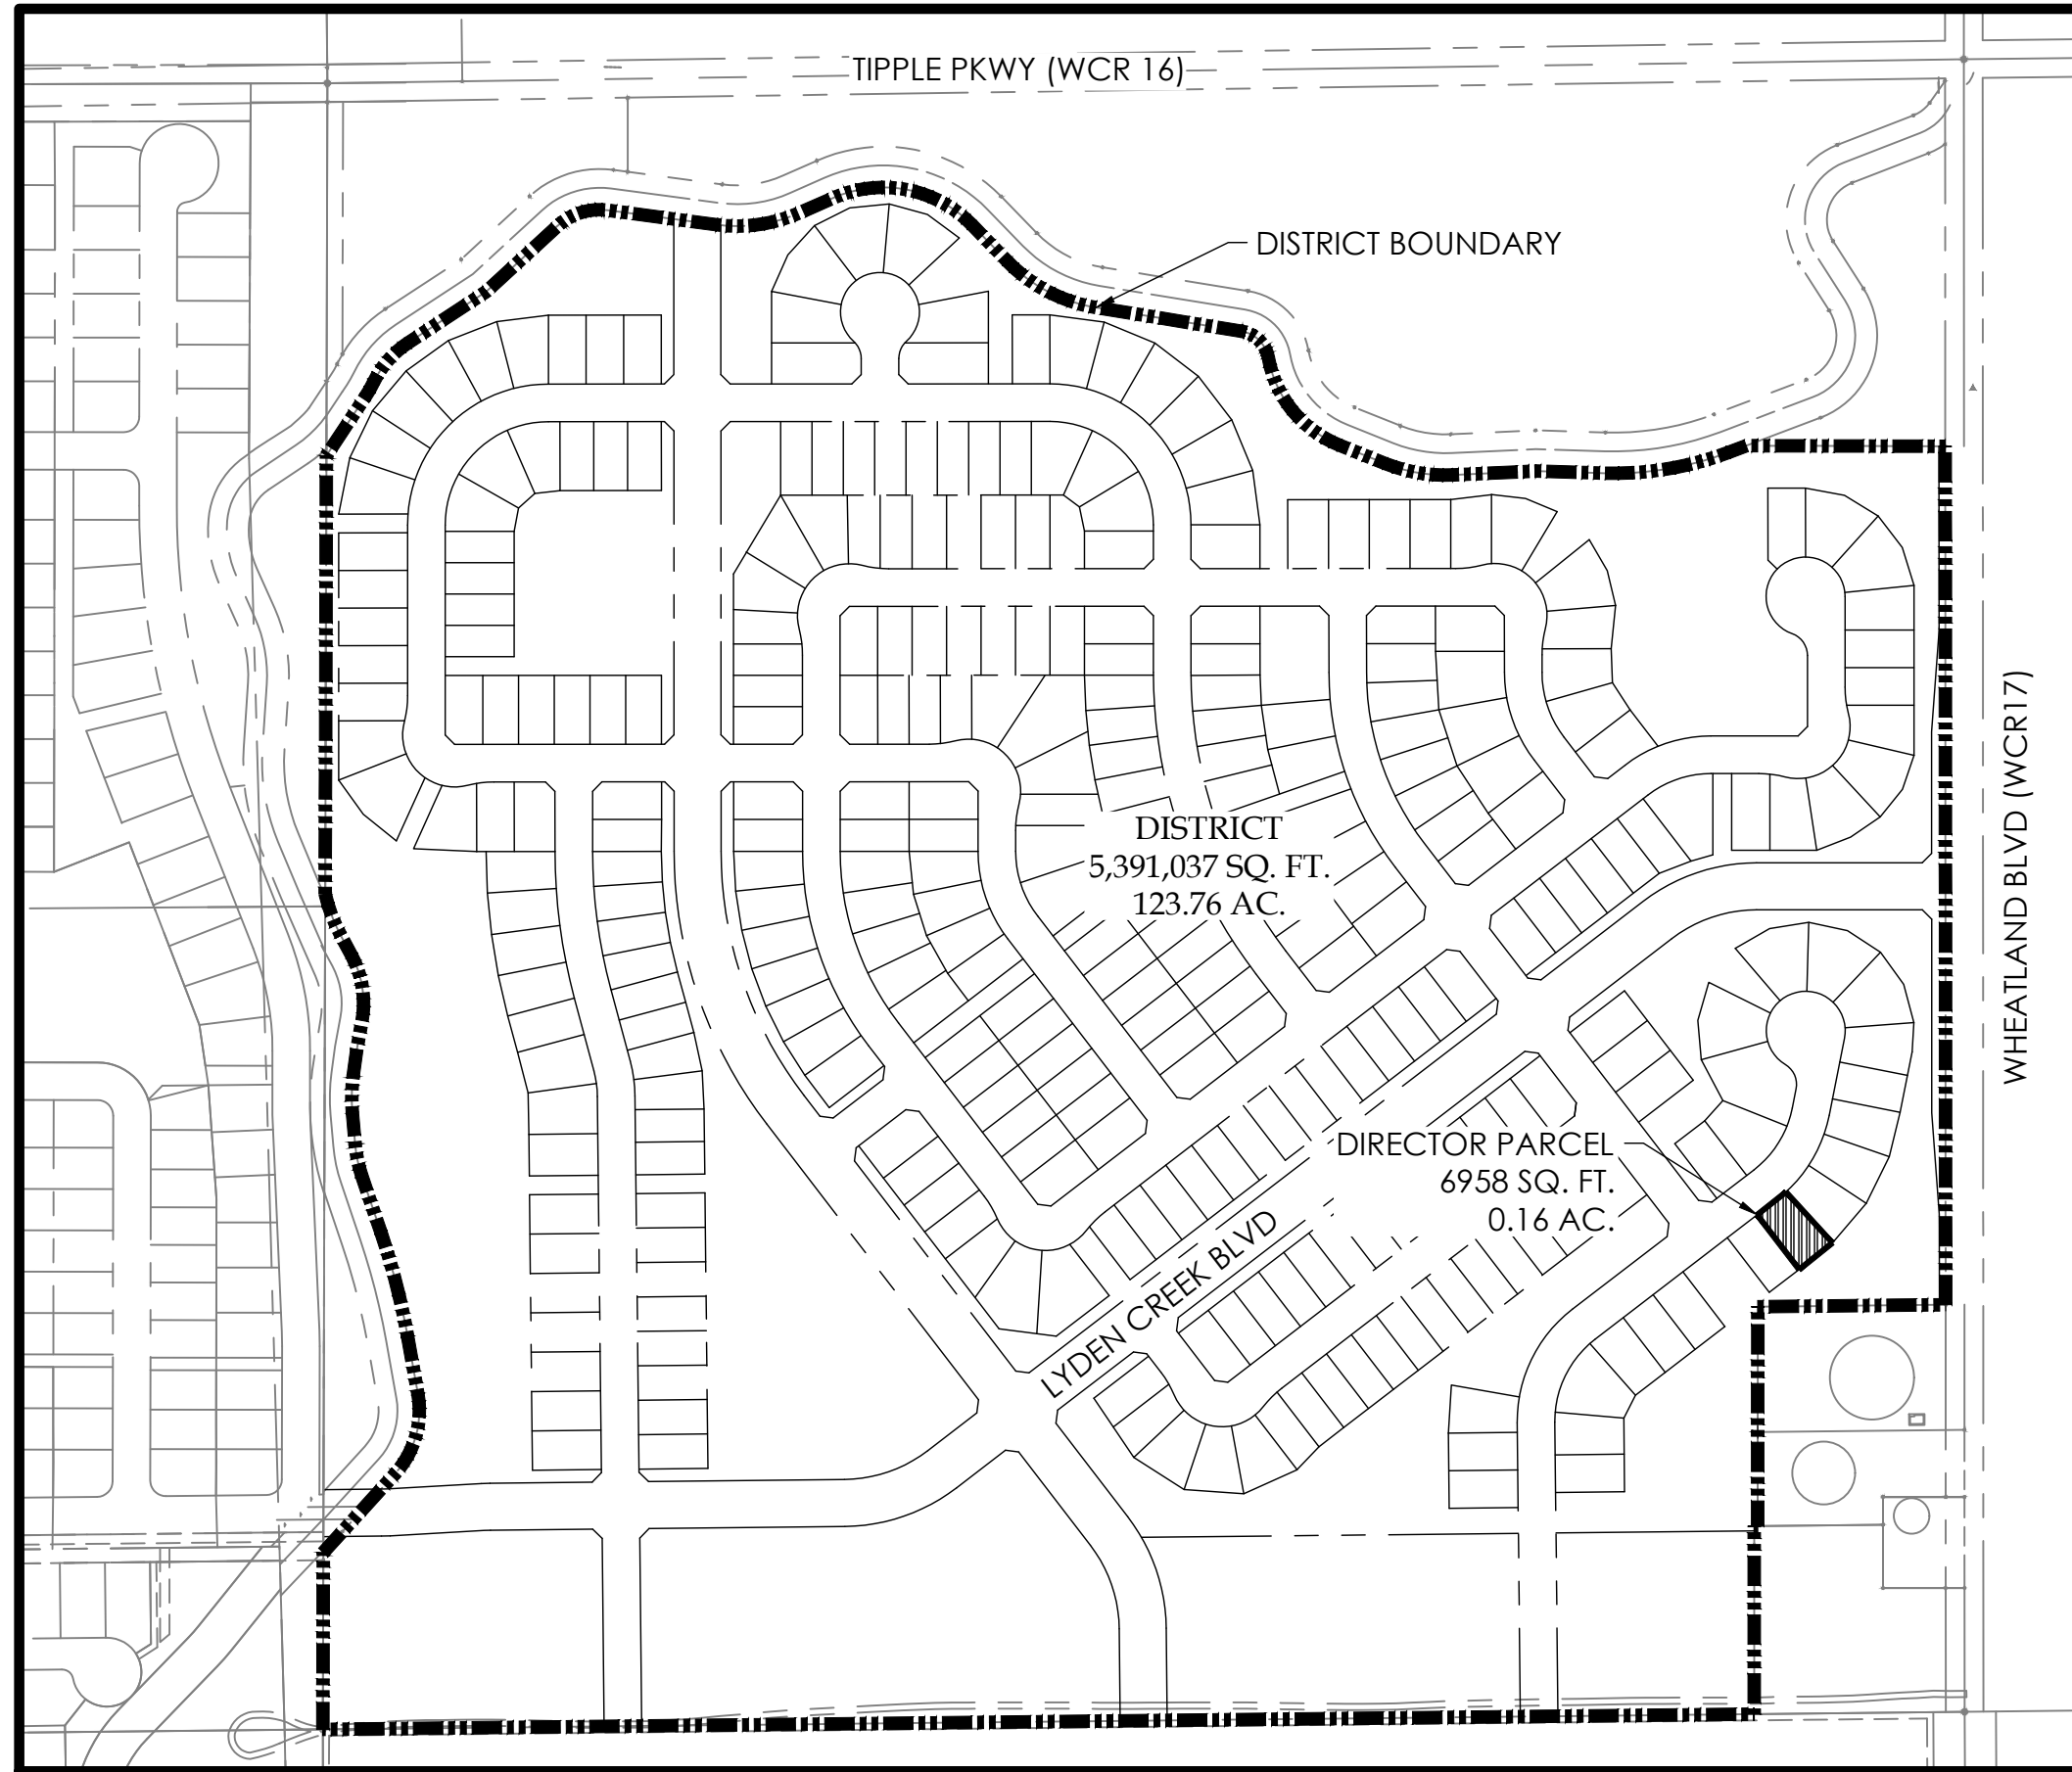

Vicinity Map

Scale: 1" = 1000'

LEGEND

METRO DISTRICT BOUNDARY

WHEATLY METROPOLITAN DISTRICT

VICINITY MAP

DATE	04/18/24
SCALE (H)	1" = 1000'
DRAWN BY	ZMW
HDS PROJ #	21-1050-00

VIC

TIPPLE PKWY (WCR 16)

DISTRICT BOUNDARY

DISTRICT
5,391,037 SQ. FT.
123.76 AC.

DIRECTOR PARCEL
6958 SQ. FT.
0.16 AC.

LYDEN CREEK BLVD

WHEATLAND BLVD (WCR17)

LEGEND

- METRO DISTRICT BOUNDARY
- DIRECTOR PARCEL BOUNDARY

WHEATLY METROPOLITAN DISTRICT

METRO DISTRICT AND DIRECTOR PARCEL BOUNDARIES

DATE	04/18/24
SCALE (H)	1" = 300'
SCALE (V)	N/A
DRAWN BY	ZMW
CHECKED BY	JTC
HDS PROJ #	21-1050-00